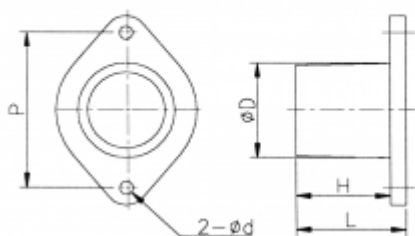

Data Sheet

Article number: 27591229237

Description: Inlet/outlet for hose pipe 2-OD-37
KB-2..

Measures

Fig. 1

Fig. 2

D = 37

d = 6

Fig. = 1

H = 31

L = 38

Model = KB-2..., KB-23...

P = 64