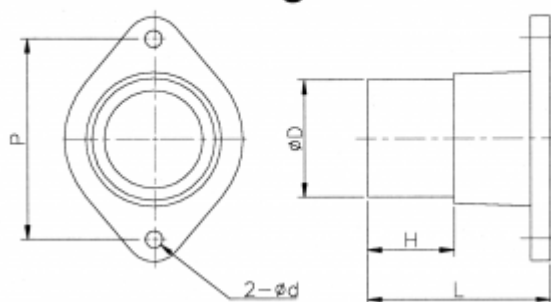

Data Sheet

Article number: 27591229237

Description: Inlet/outlet for hose pipe 2-OD-37
KB-2..

Measures

Fig. 1

Fig. 2

D = 37

d = 6

Fig. = 1

H = 31

L = 38

Model = KB-2..., KB-23...

P = 64